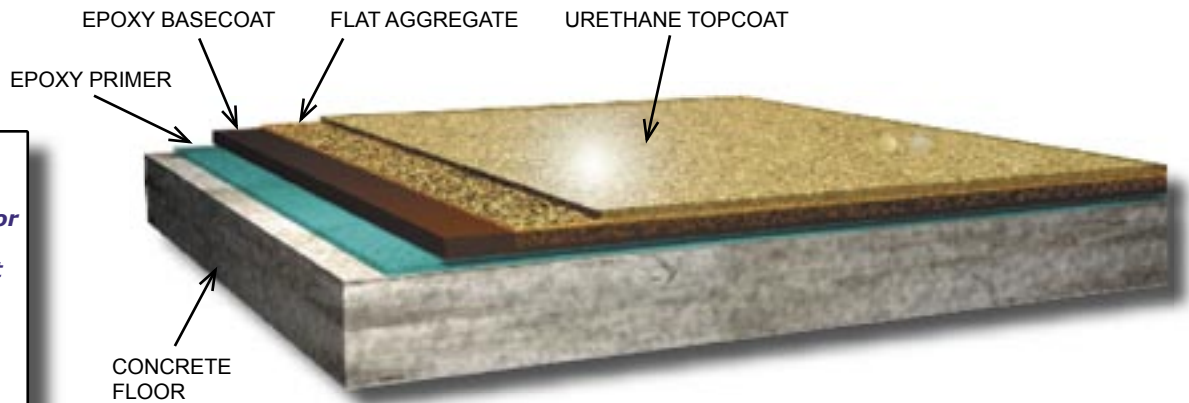

PERFLECK™

EPOXY OVERLAY

PERFECT SERVICES

26210 EMERY ROAD UNIT 310R
CLEVELAND, OH 44128
PHONE 440.602.6012
FAX 440.602.6010
WWW.PERFECTSERVICES.NET

Taking the best aviation grade epoxy and urethane coatings technologies available, and combining them with a flat aggregate, **PERFLECK™** delivers a remarkably durable floor with stunning good looks. Under your family car or your corporate jet, you simply cannot find a more attractive, durable, low maintenance concrete floor protection.

- *UV Stable*
- *Interior and Exterior*
- *Tire Mark Resistant*
- *Jet Fuel Resistant*
- *Abrasion Resistant*
- *Easy to Clean*
- *Low Odor Install*
- *Quick Install*

Some designs resemble the beauty of terrazzo or natural stone, others are combinations even Mother Nature couldn't create.

A thick, self leveling base coat and saturation broadcast means no trowel marks or thin spots. Colors run deep and won't quickly wear off in the drive lanes. **PERFLECK™** is so thick, it can actually be sanded and refinished much like hardwood floors or marble to repair minor damage.

A **PERFLECK™** floor is comfortable to walk on, easy to maintain and cannot not trap mold or odors, It is unsurpassed in stain and abrasion resistance and provides endless design opportunities.

Popular blends shown, others samples available. Ask about custom blend options.