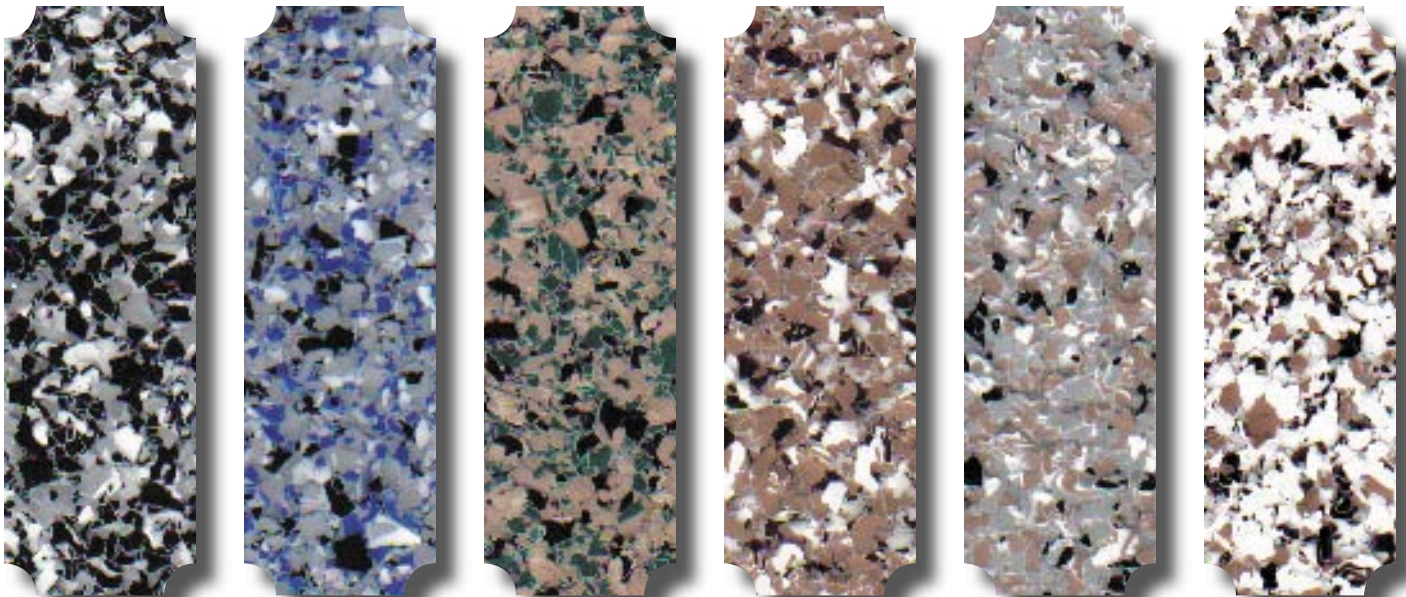

Popular blends shown, others samples available. Ask about custom blend options.

© 2006 Perfect Services